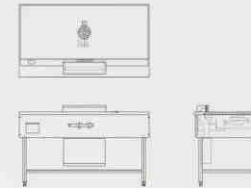

鐵板燒 Tepanyaki Rectangular 長方型

S-07G / S-08G / S-09G

Model 型號	Dimension (mm) 尺寸(毫米)			Burner Rating (kW) 發熱量(千瓦)	Capacity (Persons) 可容納人數
	W	D	H		
S-07G	1200	800	810	7	7
S-08G	1500	800	810	7	8
S-09G	1800	800	810	7	9

Custom-made sizes are available 可特造尺寸